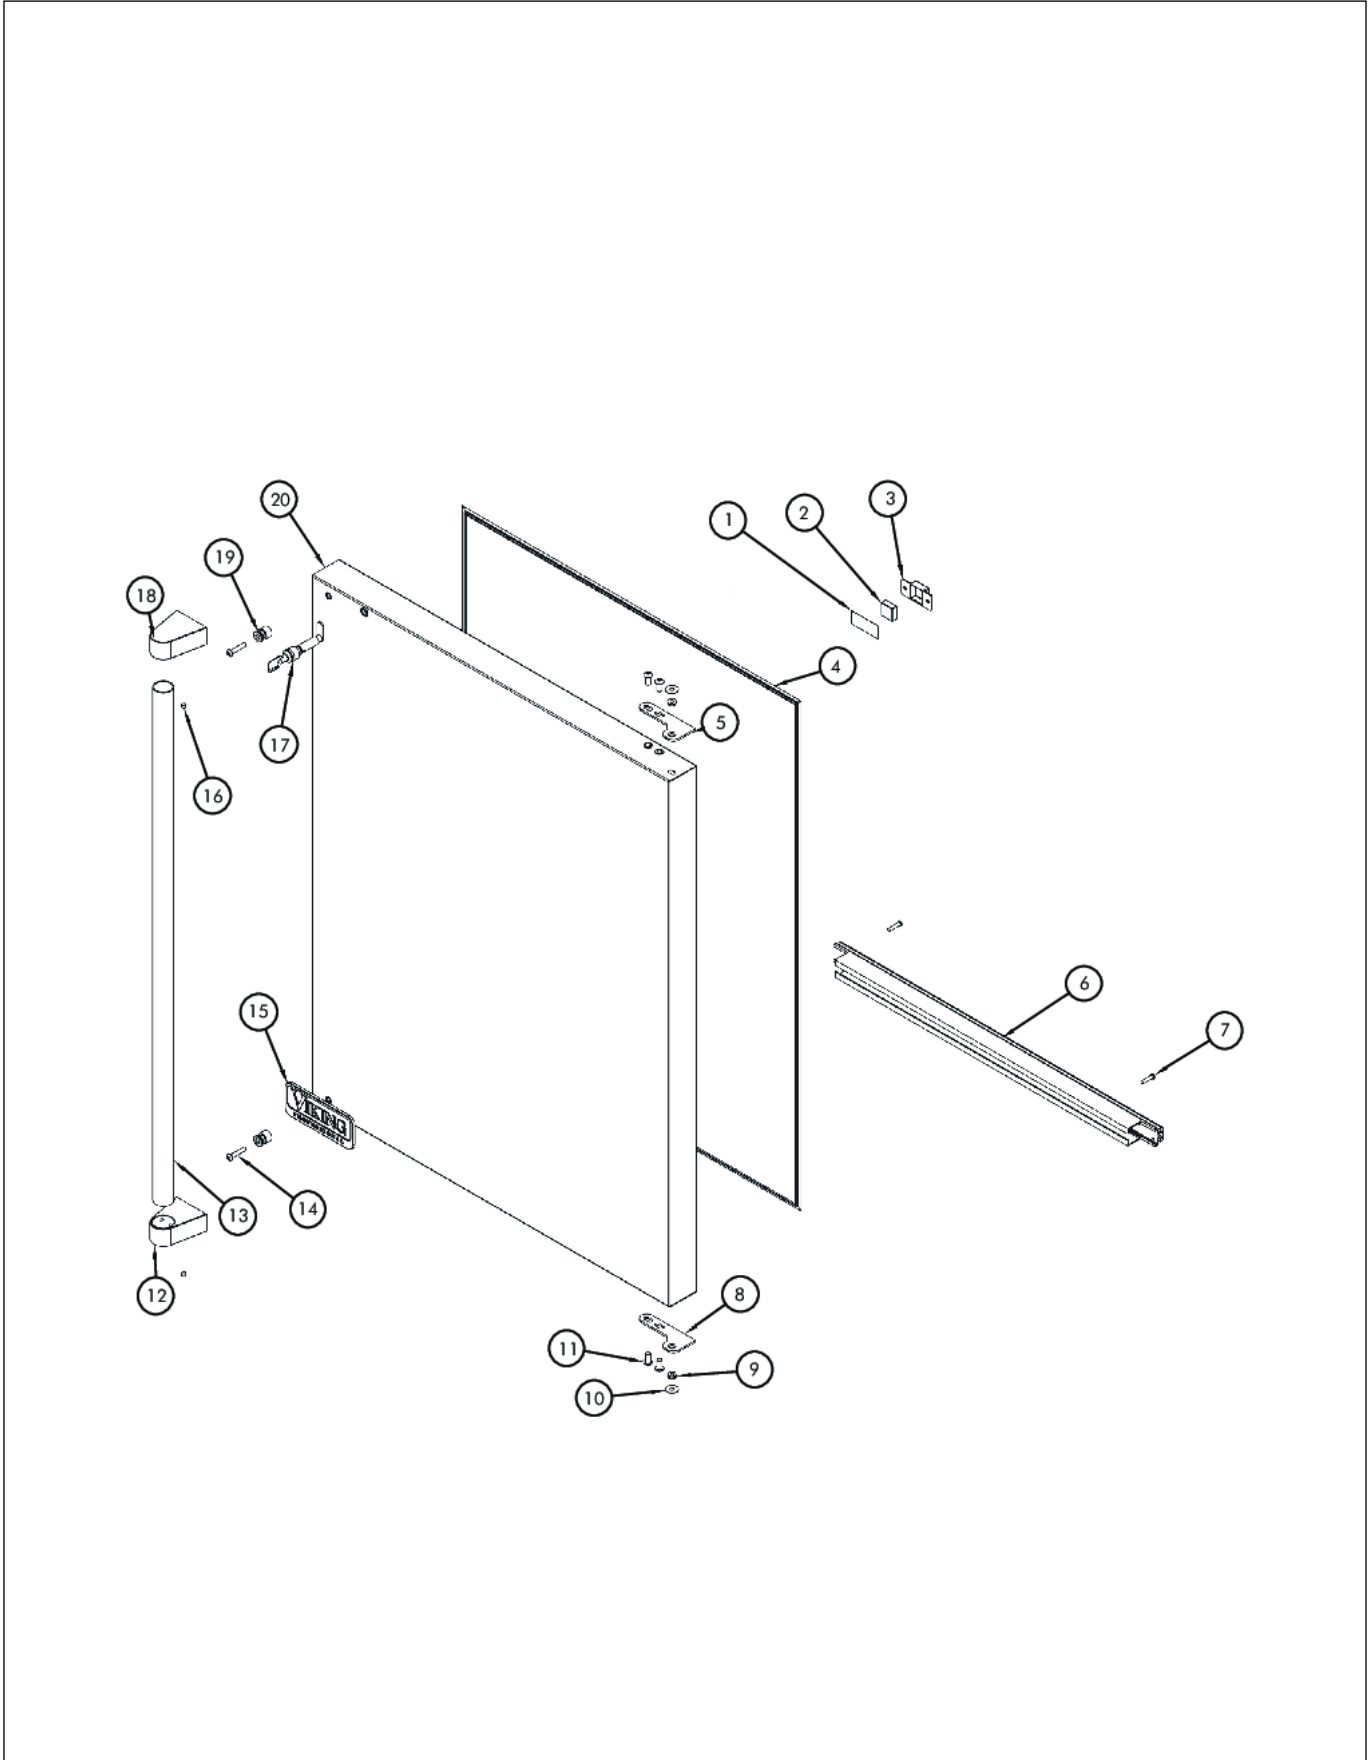

PRO SOLID

Item	Part No.	Name	Qty	Uom	NOTES
1	009762-000	3M TAPE, 1.75"	1	EA	
2	009759-000	DOOR SWITCH MAGNET	1	EA	
3	010668-000	RETAINER, MAGNET	1	EA	
4	PW230124	MAGNETIC GASKET, BLACK	1	EA	
5	009760-000	HINGE ADAPTER, RIGHT TOP, SS	1	EA	
6	020848-000	DIVIDER GASKET, BLACK	1	EA	Not available online / Call for pricing and availability
7	020839-000	#8 X 3/4 PHILLIPS PAN HEAD TEK SCREW, BLACK	2	EA	
8	009757-000	HINGE ADAPTER, RIGHT BOTTOM,SS	1	EA	
9	009755-000	HINGE BUSHING	2	EA	
10	009761-000	WASHER, NYLON	2	EA	
11	010212-000	SCREW, 1/4-20 SS	4	EA	
12	010211-000	END CAP BOT W/SS	1	EA	
13	009519-000	HANDLE TUBE, SS	1	EA	
14	PW300163	SCREW (VUIM150) 42243357	2	EA	
15	PS100055	Viking Nameplate	1	EA	
16	009644-000	SET SCREW	2	EA	
17	010215-000	LOCK, DOOR	1	EA	
18	009669-000	END CAP W/SET SCREW	1	EA	
19	059239-000	MARVEL# 34360-002, STANDOFF, HANDLE	2	EA	
20	020880-000	DOOR ASSY, PRO, RH, CLEAR GLASS, W/LOCK	1	EA	Not available online / Call for pricing and availability
20	020881-000	DOOR ASSY, PRO, LH, CLEAR GLASS, W/LOCK	1	EA	Not available online / Call for pricing and availability