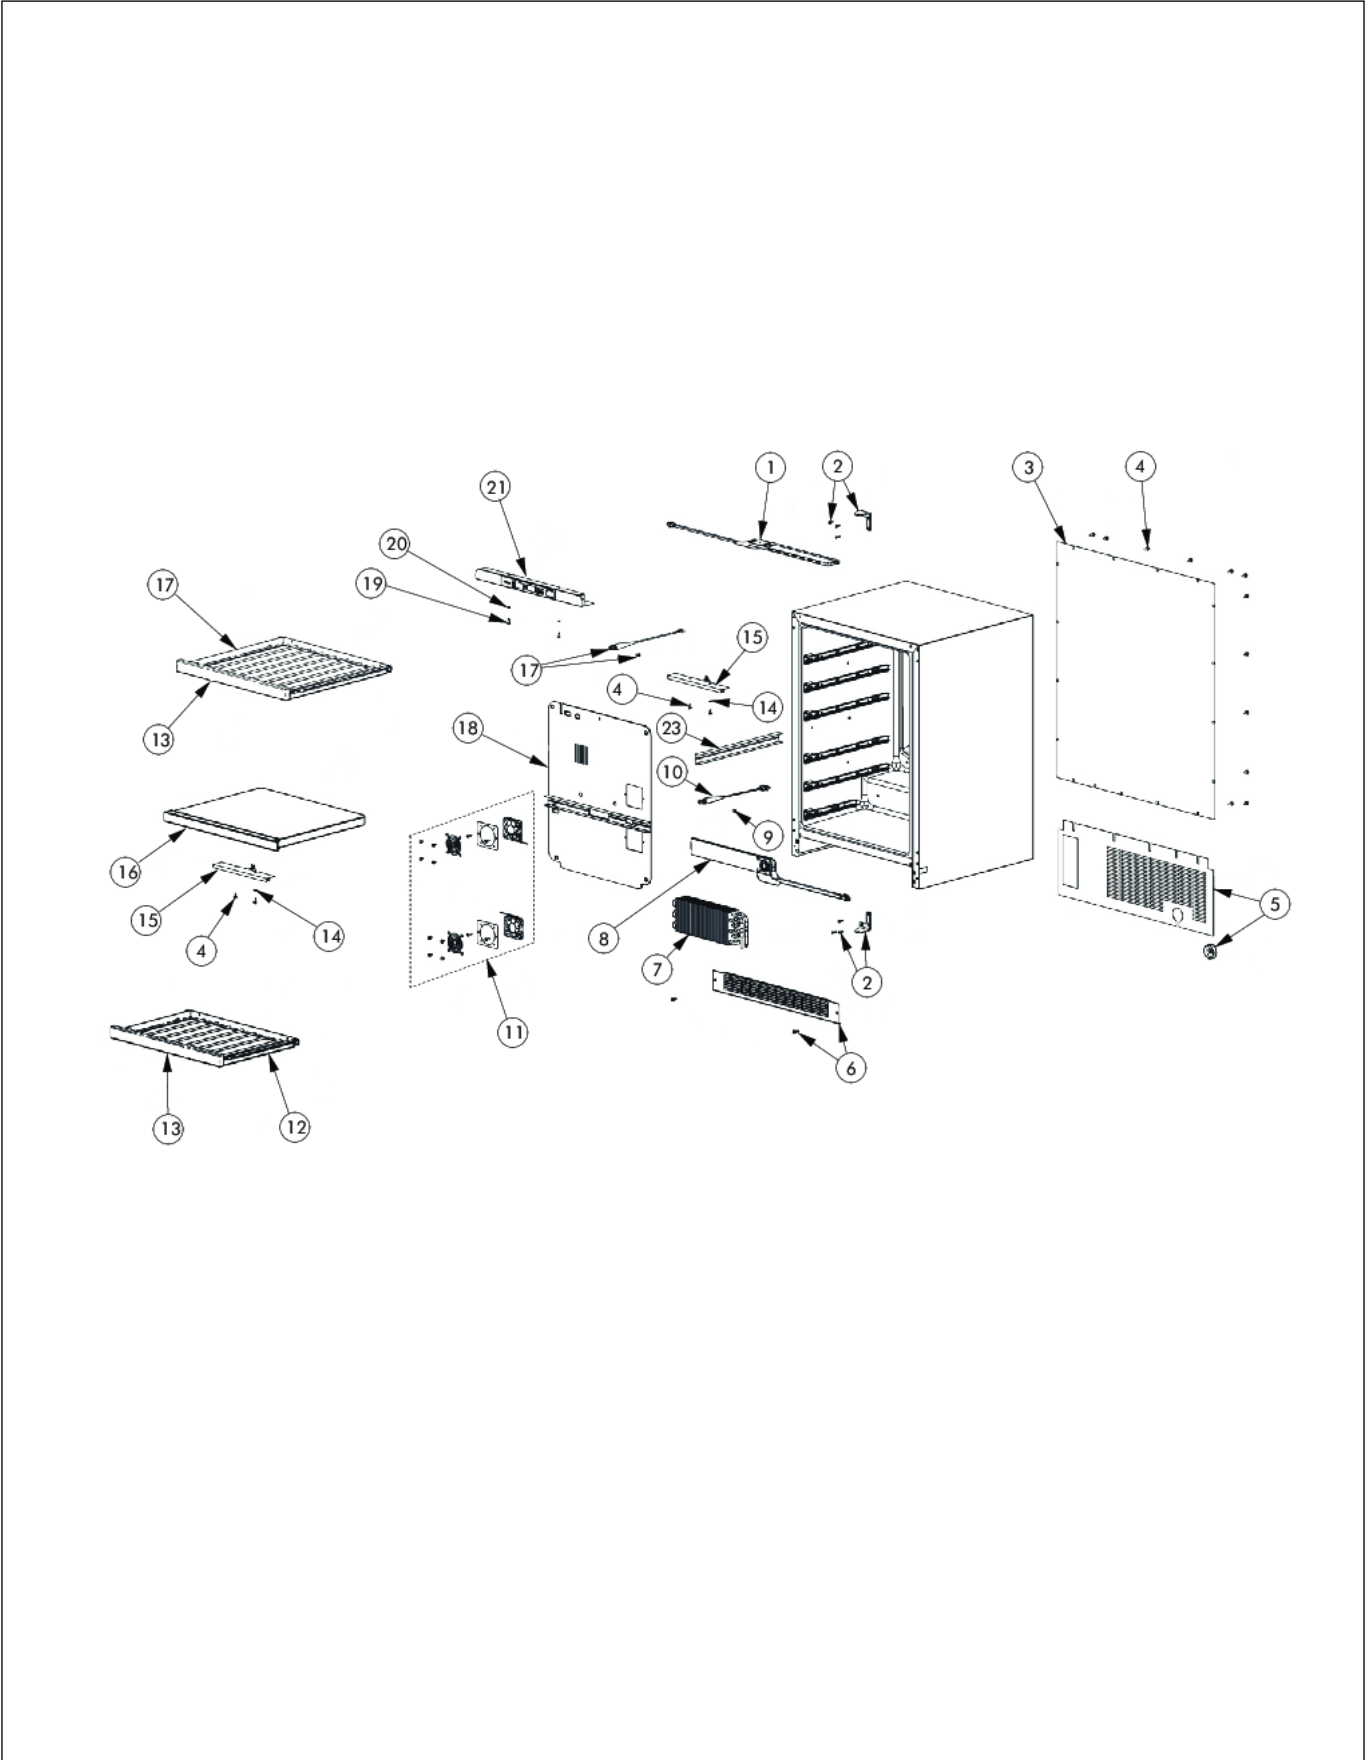

# VUWC244REVB

CABINET .....	1
MECHANICAL .....	2
PRO GLASS .....	3
PRO SOLID .....	4
Appendix A:Pages Index .....	A
Appendix B:Parts Index .....	B

CABINET

Item	Part No.	Name	Qty	Uom	NOTES
1	028432-000	FAN/HEATER ASSEMBLY, UPPER COMPARTMENT	1	EA	
2	009417-000	UPPER HINGE RIGHT HAND/BOTTOM HINGE, LEFT HAND	1	EA	Not available online / Call for pricing and availability
3	028433-000	BACK PANEL W/ SCREWS	1	EA	
4	028434-000	BACK SHROUD & HEYCO BUSHING	1	EA	Not available online / Call for pricing and availability
5	028435-000	TOE GRILLE, BLACK W/ SCREWS & WASHERS	1	EA	
6	028436-000	EVAPORATOR ASSEMBLY	1	EA	
7	028437-000	FAN/HEATER ASSEMBLY, LOWER COMPARTMENT	1	EA	
8	028438-000	THERMISTOR/HARNESS ASSEMBLY, LOWER COMP.	1	EA	
9	028439-000	EVAPORATOR FAN ASSY	2	EA	
10	028440-000	LOWER SHELF ASSEMBLY	1	EA	
11	028441-000	WOOD SHELF FRONT	6	EA	
12	PS100007	AURA LIGHT ASSY (BLACK) 42245124	2	EA	
13	028442-000	DIVIDER ASSEMBLY, RIGHT- HAND	1	EA	
13	028443-000	DIVIDER ASSEMBLY, LEFT- HAND	1	EA	
14	028444-000	UPPER SHELF ASSEMBLY	5	EA	
15	028445-000	EVAPORATOR COVER	1	EA	
16	028446-000	U/I DISPLAY ASSY, GLASS DOOR, BLACK W/ SCREWS & WASHERS	1	EA	
16	028447-000	U/I DISPLAY ASSY, SOLID DOOR, BLACK W/ SCREWS & WASHERS	1	EA	
17	028448-000	THERMISTOR/HARNESS ASSEMBLY, UPPER COMP. W/ SCREW	1	EA	
18	028449-000	WIRE CONDUIT	1	EA	

MECHANICAL

Item	Part No.	Name	Qty	Uom	NOTES
1	028450-000	DRIER ASSEMBLY	1	EA	
2	028451-000	CONDENSER FAN SHROUD	1	EA	
3	028452-000	CONDENSER, R-134A (W/ POP RIVITS)	1	EA	
4	022374-000	Air Baffle	1	EA	
5	028453-000	MECHANICAL BASEPLATE	1	EA	
6	028454-000	MAIN ELECTRONIC CONTROL ASSY	1	EA	
7	PW200038	LEVELER KIT	4	EA	
8	028455-000	TECUMSEH COMPRESSOR ASSY	1	EA	
9	022839-000	PRECOOLER	1	EA	
10	028456-000	TUBE, COMPRESSOR TO PRECOOLER	1	EA	
11	028457-000	TUBE, PRECOOLER TO CONDENSER	1	EA	
12	028458-000	FAN MOTOR ASSY	1	EA	
13	PW200037	FAN BLADE	1	EA	
NI	028459-000	POWER CORD	1	EA	
NI	028460-000	COMMUNICATION HARNESS ASSEMBLY	1	EA	