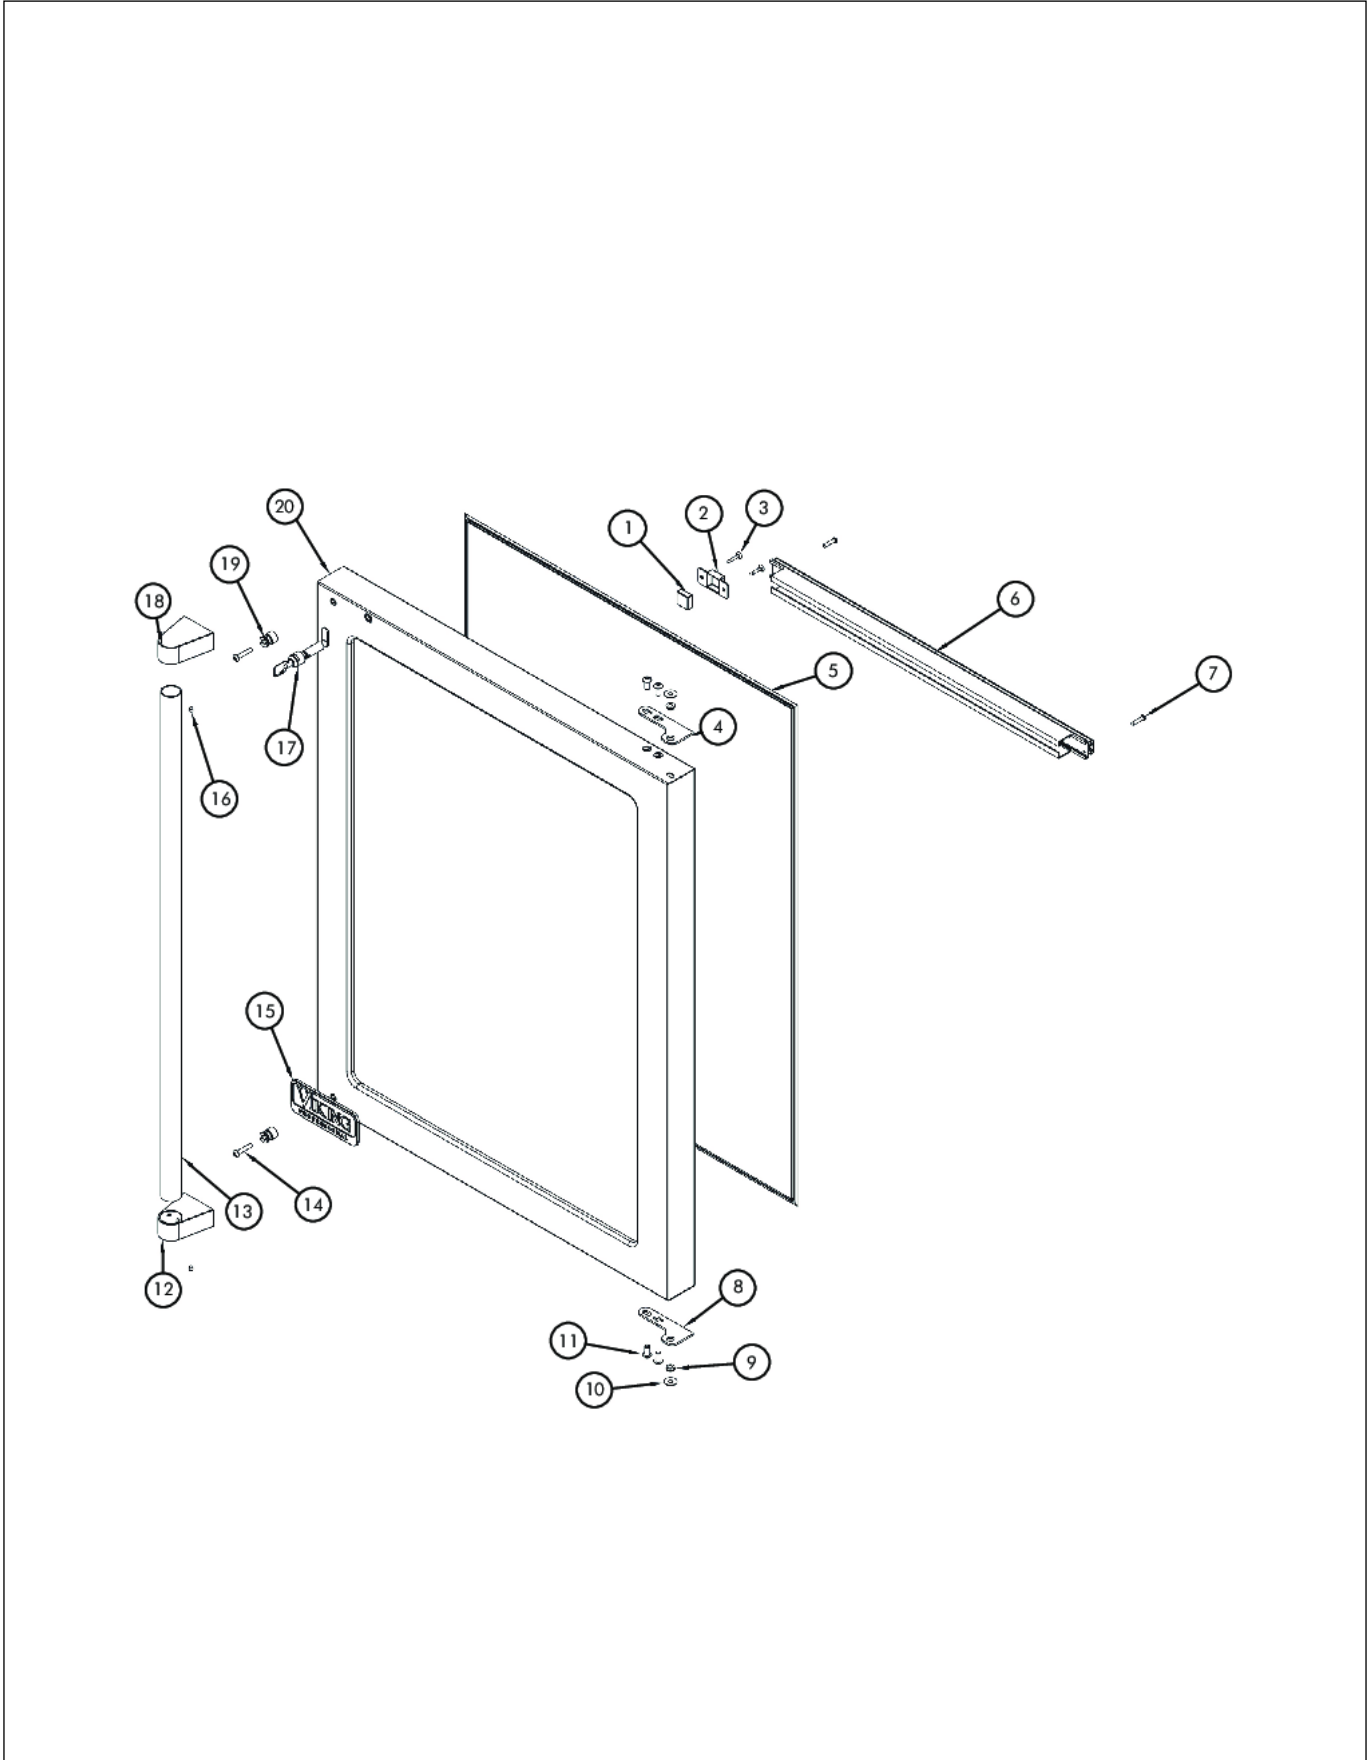

PRO GLASS

Item	Part No.	Name	Qty	Uom	NOTES
1	009759-000	DOOR SWITCH MAGNET	1	EA	
2	010216-000	DOOR SWITCH MAGNET RETAINER	1	EA	
3	010656-000	SCREW, #8 X 3/4 PH FLAT HEAD - BK	2	EA	
4	009760-000	HINGE ADAPTER, RIGHT TOP, SS	1	EA	
5	PW230124	MAGNETIC GASKET, BLACK	1	EA	
6	020848-000	DIVIDER GASKET, BLACK	1	EA	Not available online / Call for pricing and availability
7	020839-000	#8 X 3/4 PHILLIPS PAN HEAD TEK SCREW, BLACK	2	EA	
8	009757-000	HINGE ADAPTER, RIGHT BOTTOM,SS	1	EA	
9	009755-000	HINGE BUSHING	2	EA	
10	009761-000	WASHER, NYLON	2	EA	
11	010212-000	SCREW, 1/4-20 SS	4	EA	
12	010211-000	END CAP BOT W/SS	1	EA	
13	009519-000	HANDLE TUBE, SS	1	EA	
14	PW300163	SCREW (VUIM150) 42243357	2	EA	
15	PS100055	Viking Nameplate	1	EA	
16	009644-000	SET SCREW	2	EA	
17	010215-000	LOCK, DOOR	1	EA	
18	009669-000	END CAP W/SET SCREW	1	EA	
19	059239-000	MARVEL# 34360-002, STANDOFF, HANDLE	2	EA	
20	020871-000	DOOR ASSY, PRO, RH, CLEAR GLASS, W/LOCK	1	EA	
20	020872-000	DOOR ASSY, PRO, LH, CLEAR GLASS, W/LOCK	1	EA	
20	020873-000	DOOR ASSY, PRO, RH, FLUTE GLASS, W/LOCK	1	EA	Not available online / Call for pricing and availability
20	020874-000	SUBS TO 022185-000 - DOOR ASSY, PRO, LH, FLUTE GLASS, W/LOCK	1	EA